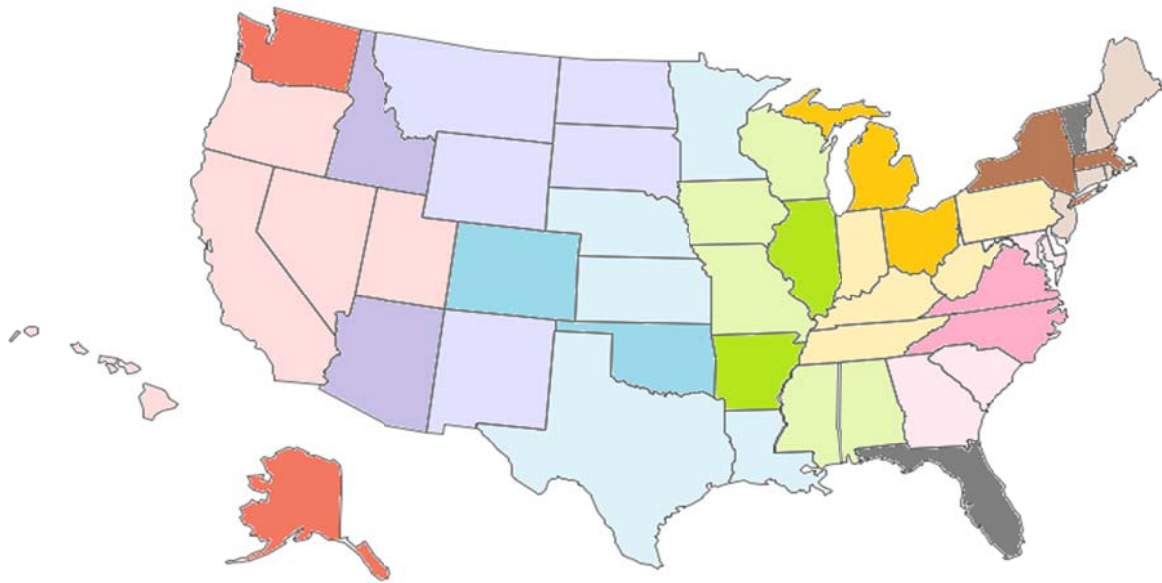

## SPR Pilot States — Mentor Teams

ALASKA  
WASHINGTON  
CALIFORNIA  
HAWAII  
NEVADA  
OREGON  
UTAH

COLORADO  
OKLAHOMA  
KANSAS  
MINNESOTA  
NEBRASKA  
TEXAS  
LOUISIANA

MICHIGAN  
OHIO  
INDIANA  
KENTUCKY  
TENNESSEE  
WEST VIRGINIA  
PENNSYLVANIA

NORTH CAROLINA  
VIRGINIA  
GEORGIA  
MARYLAND  
SOUTH CAROLINA  
DISTRICT OF COLUMBIA  
VIRGIN ISLANDS  
PUERTO RICO

ARIZONA  
IDAHO  
MONTANA  
NEW MEXICO  
NORTH DAKOTA  
WYOMING  
SOUTH DAKOTA

ARKANSAS  
ILLINOIS  
ALABAMA  
IOWA  
MISSISSIPPI  
MISSOURI  
WISCONSIN

MASSACHUSETTS  
NEW YORK  
CONNECTICUT  
DELAWARE  
MAINE  
NEW HAMPSHIRE  
NEW JERSEY  
RHODE ISLAND